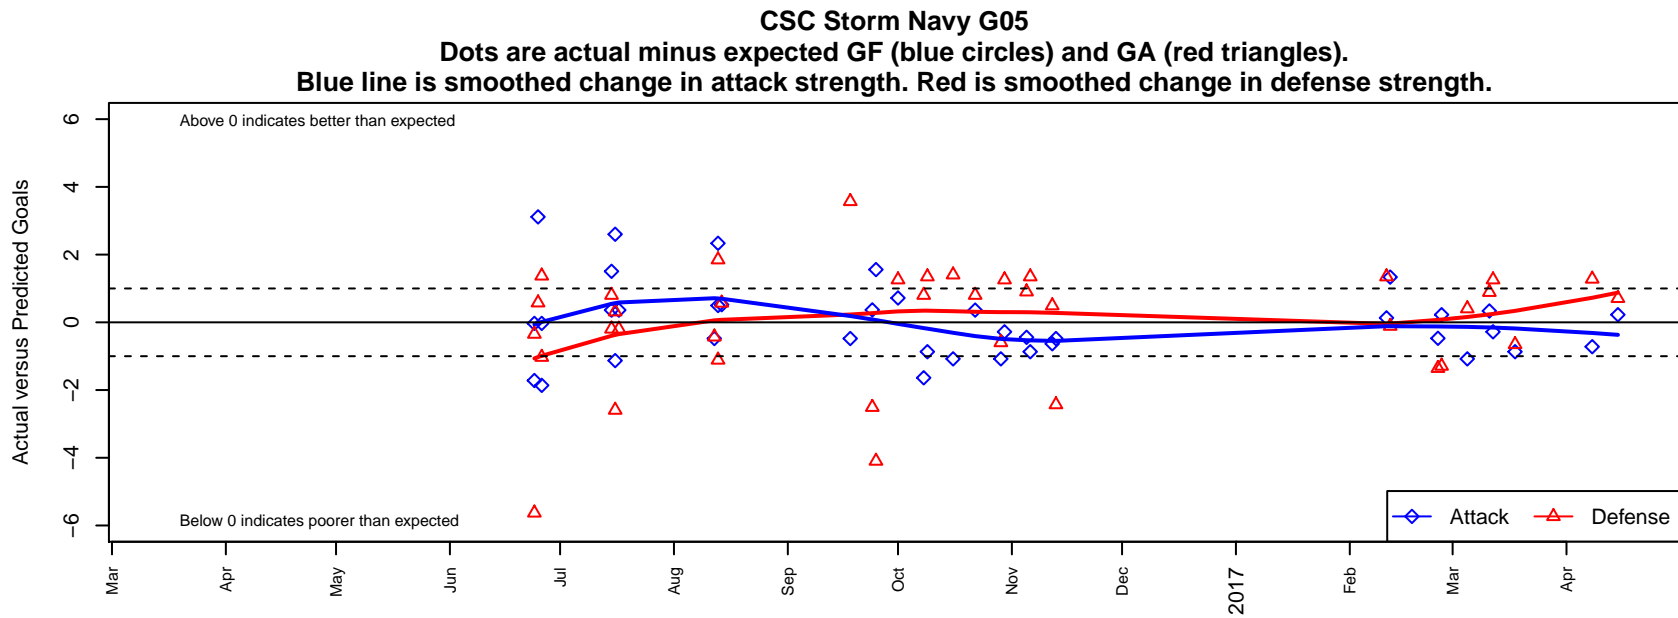

CSC Storm Navy G05

Corvallis SC
 Corvallis, OR
 G05 total strength=783
 attack=0.79 defense=1.13
 fall league = PTT G05 Premier White
 spr league = Spr OYS G05 Premier White

alt names used:
 Corvallis SC 05G Navy
 CORVALLIS CSC 05G (OR)
 CSC 05G
 CSC 05G
 Corvallis SC 05G Navy
 Corvallis SC 05G Navy

Venues played:
 2016 Capital Cup GU12
 2016 Beaverton Cup GU12 Silver
 2016 Bend Premier Cup Allie Long (Gold) Divis
 2016 PTT G05 Premier White
 2016 Spr OYS G05 Premier White
 2016 OYS State Cup G05

**attack and defense variance (black dot)
relative to other teams
and top 10 in region**

**attack and defense rating
relative to others at age
and all opponents in last 13 months**

Performance relative to 13 month average