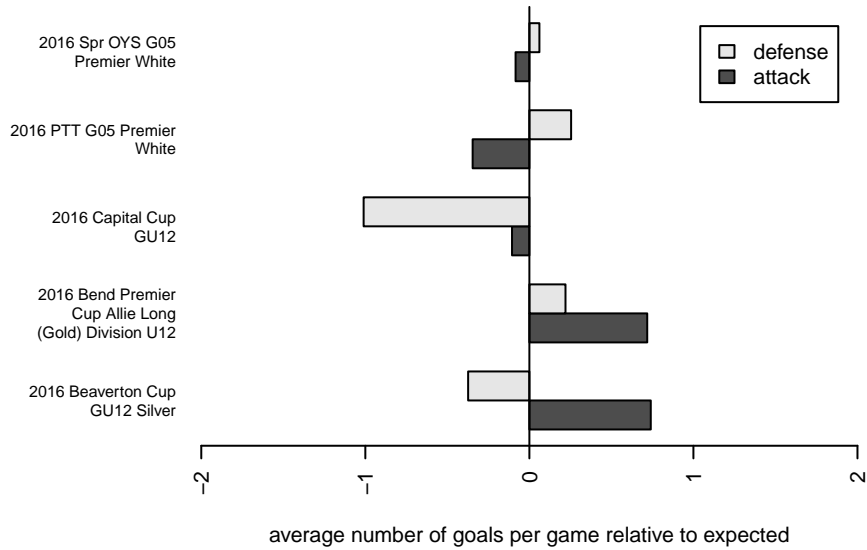

CSC Storm Navy G05

Corvallis SC
 Corvallis, OR
 G05 total strength=783
 attack=0.79 defense=1.13
 fall league = PTT G05 Premier White
 spr league = Spr OYS G05 Premier White

alt names used:
 Corvallis SC 05G Navy
 CORVALLIS CSC 05G (OR)
 CSC 05G
 CSC 05G
 Corvallis SC 05G Navy
 Corvallis SC 05G Navy

Venues played:
 2016 Capital Cup GU12
 2016 Beaverton Cup GU12 Silver
 2016 Bend Premier Cup Allie Long (Gold) Divis
 2016 PTT G05 Premier White
 2016 Spr OYS G05 Premier White
 2016 OYS State Cup G05

**attack and defense variance (black dot)
relative to other teams
and top 10 in region**

**attack and defense rating
relative to others at age
and all opponents in last 13 months**

Performance relative to 13 month average