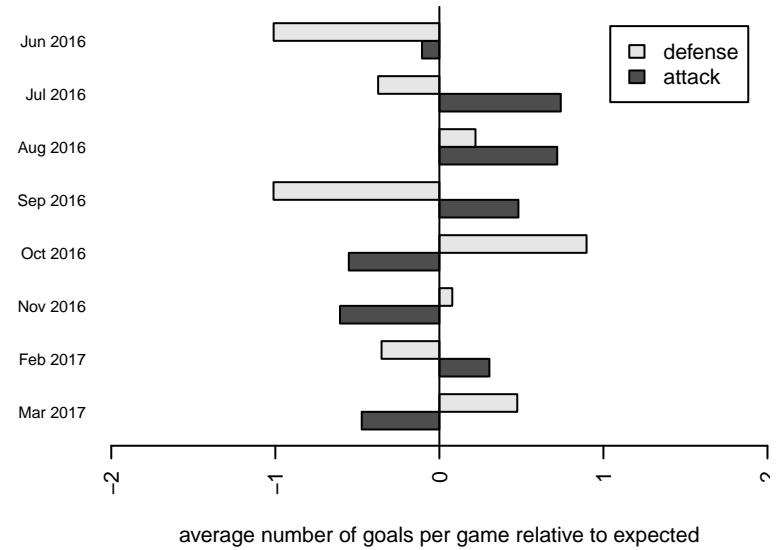

Performance relative to 13 month average