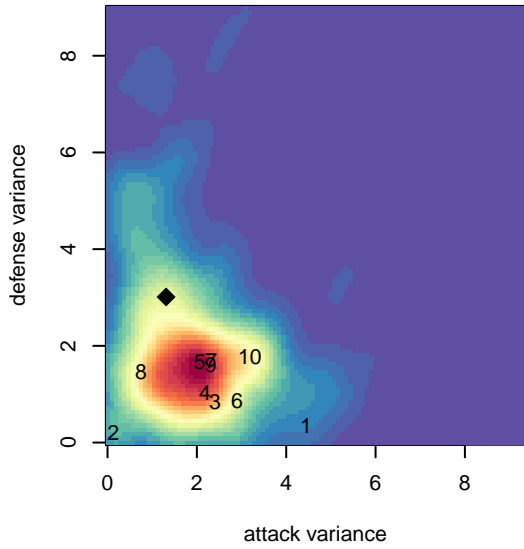

CSC Storm Navy G05

Corvallis SC
 Corvallis, OR
 G05 total strength=783
 attack=0.79 defense=1.13
 fall league = PTT G05 Premier White
 spr league = Spr OYS G05 Premier White

alt names used:
 Corvallis SC 05G Navy
 CORVALLIS CSC 05G (OR)
 CSC 05G
 CSC 05G
 Corvallis SC 05G Navy
 Corvallis SC 05G Navy

Venues played:
 2016 Capital Cup GU12
 2016 Beaverton Cup GU12 Silver
 2016 Bend Premier Cup Allie Long (Gold) Divis
 2016 PTT G05 Premier White
 2016 Spr OYS G05 Premier White
 2016 OYS State Cup G05

**attack and defense variance (black dot)
relative to other teams
and top 10 in region**

**attack and defense rating
relative to others at age
and all opponents in last 13 months**

Performance relative to 13 month average