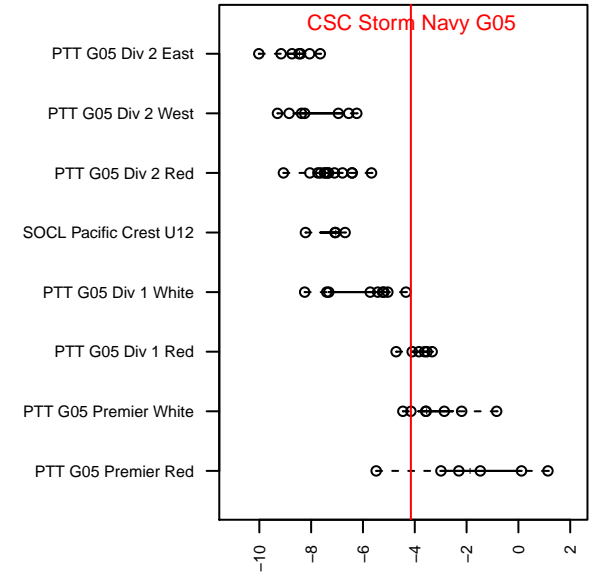

CSC Storm Navy G05

Corvallis SC
 Corvallis, OR
 G05 total strength=783
 attack=0.79 defense=1.13
 fall league = PTT G05 Premier White
 spr league = Spr OYS G05 Premier White

alt names used:
 Corvallis SC 05G Navy
 CORVALLIS CSC 05G (OR)
 CSC 05G
 CSC 05G
 Corvallis SC 05G Navy
 Corvallis SC 05G Navy

**attack and defense variance (black dot)
relative to other teams
and top 10 in region**

**attack and defense rating
relative to others at age
and all opponents in last 13 months**

Performance relative to 13 month average